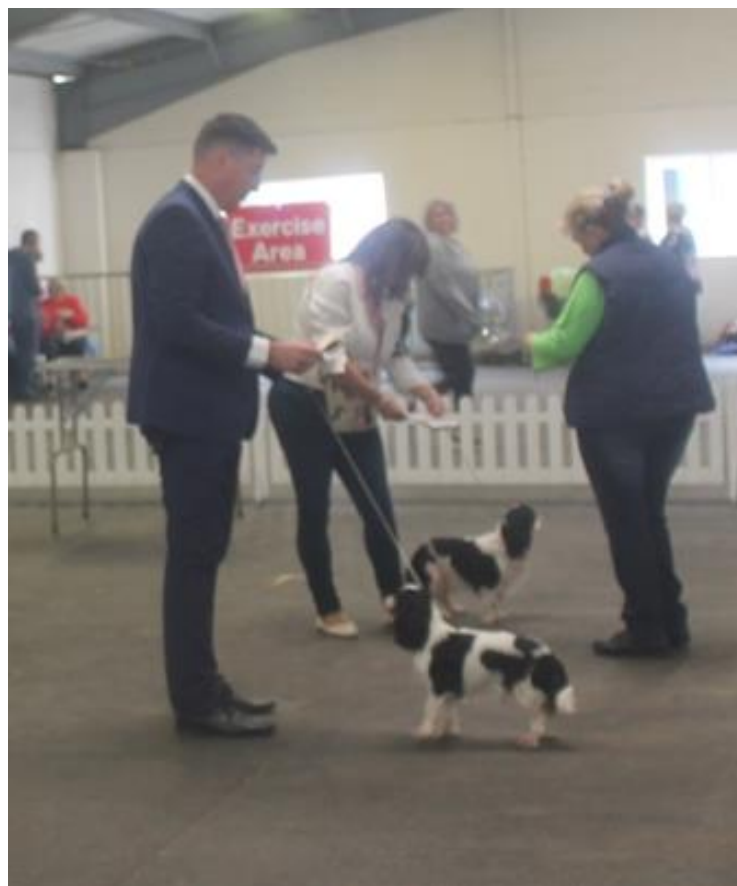

Puppy Bitch Winners